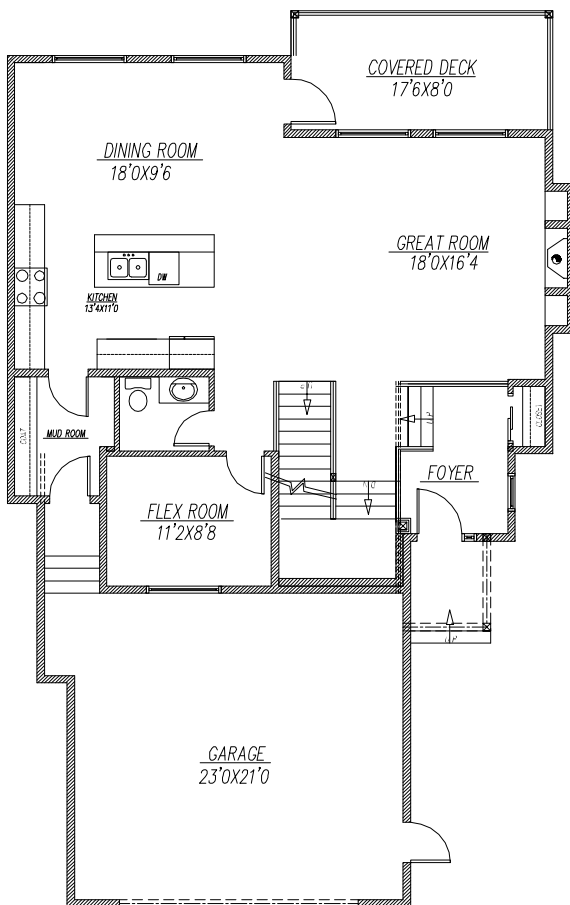

GILLBUILT
HOMES LTD.

MODEL: ASHLEY-1
TOTAL LIVING AREA-2553 SQ.FT.
HOUSE WIDTH-30'
TWO STOREY

FRONT ELEVATION

MAIN FLOOR PLAN-1157 SQ.FT.

UPPER FLOOR PLAN-1396 SQ.FT.