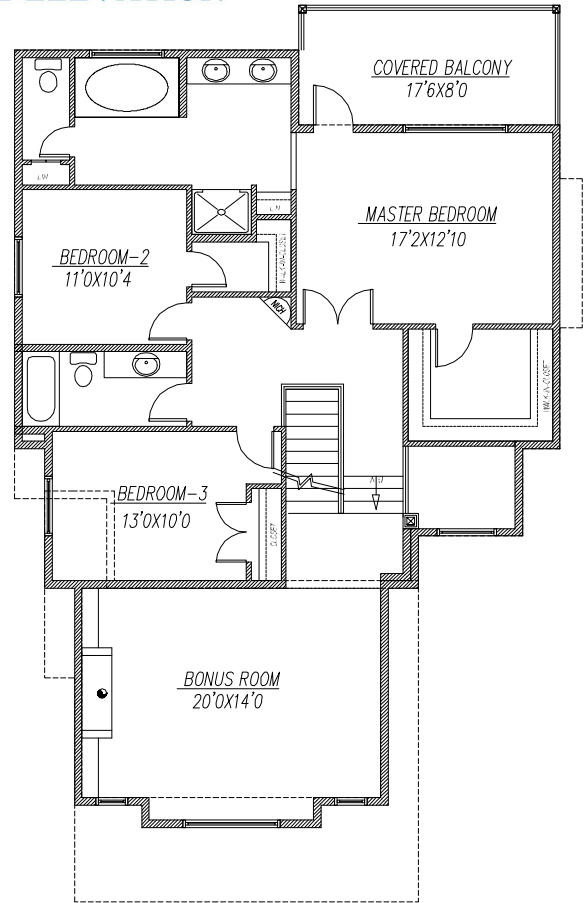

GILLBUILT
HOMES LTD.

MODEL: ASHLEY-1
TOTAL LIVING AREA-2553 SQ.FT.
HOUSE WIDTH-30'
TWO STOREY

FRONT ELEVATION

MAIN FLOOR PLAN-1157 SQ.FT.

UPPER FLOOR PLAN-1396 SQ.FT.